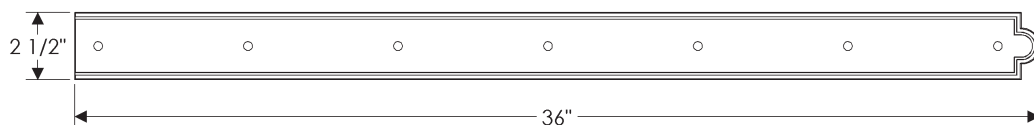

# ROCKY MOUNTAIN®

H A R D W A R E

OHS256  
Ornamental Hinge Strap  
2 1/2" x 36"