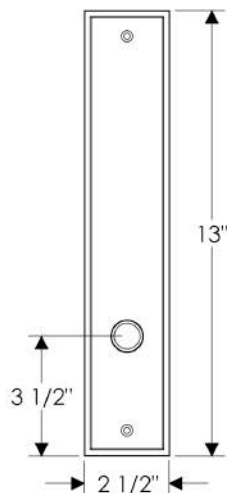

\*Above drawing shown on escutcheon E438 for illustration purposes only.

E358

E356

## GL Gate Latch—Deadbolt Function

Note: Shown with stepped E358 exterior & E357 interior escutcheons

2 1/2" x 13"

\*Dimensions for E356 also applicable for E357 (TP)