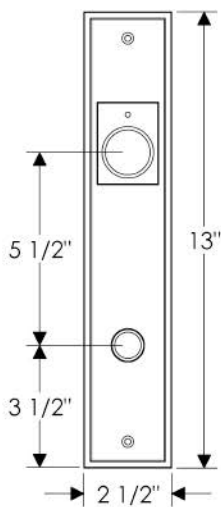

\*Above drawing shown on escutcheon E438 for illustration purposes only.

E358

E356

## GL Gate Latch—Deadbolt Function

Note: Shown with stepped E358 exterior & E357 interior escutcheons

2 1/2" x 13"

\*Dimensions for E356 also applicable for E357 (TP)