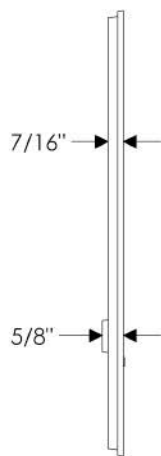

\*Above drawing shown on escutcheon E438 for illustration purposes only.

E358

E356

## GL Gate Latch—Deadbolt Function

Note: Shown with stepped E358 exterior & E357 interior escutcheons

2 1/2" x 13"

\*Dimensions for E356 also applicable for E357 (TP)