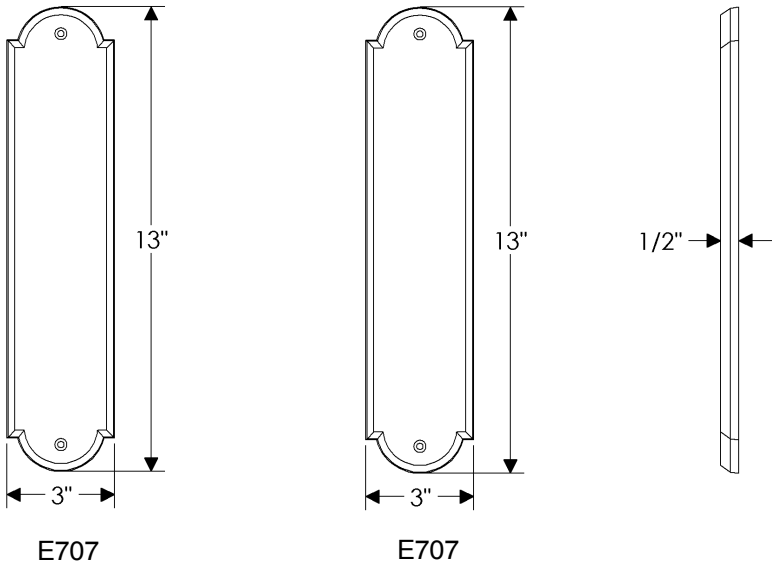

*Above drawing shown on escutcheon E480 for illustration purposes only.

GL Gate Latch—Thumb Latch Function

Note: Shown with E707 Arched escutcheon
3" x 13"