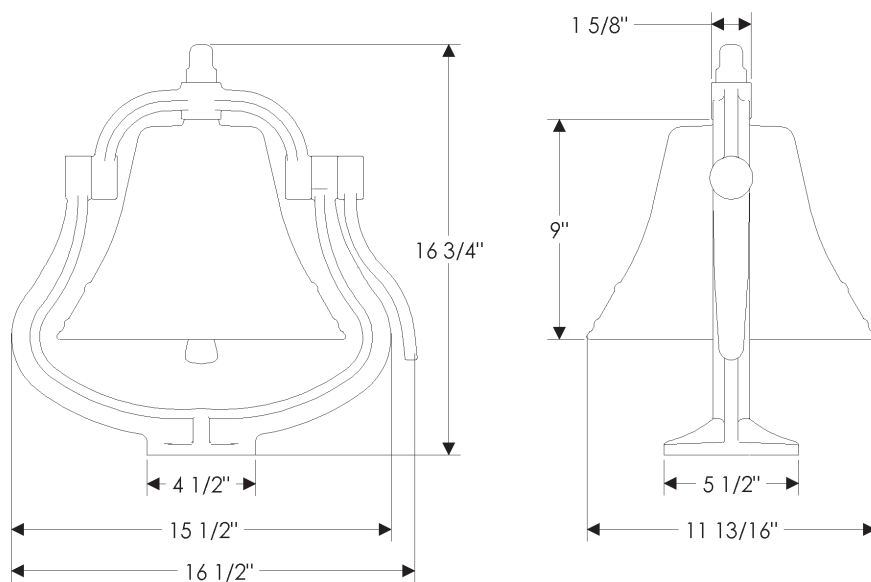

# ROCKY MOUNTAIN®

H A R D W A R E

B12  
Large Bell