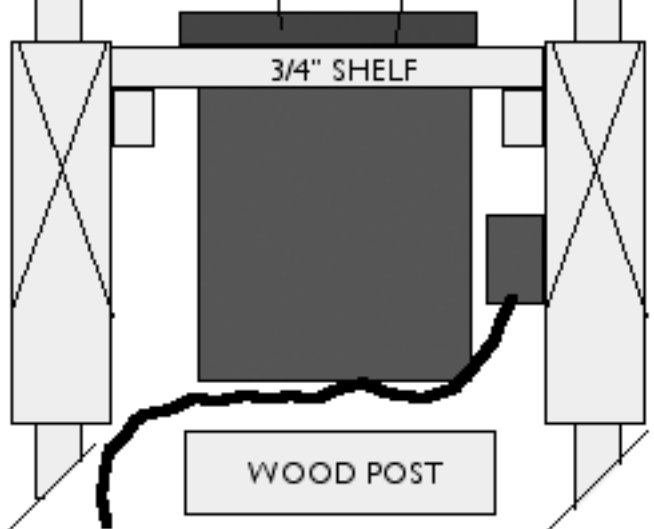

TOP RAIL MITERED 45
TO ACCEPT LIGHT
FOR APRON
LITE-HOLES

CHARLES
PROWELL
Woodworks

LIGHT DIRECTION

FIXTURE FITTED THRU
DIAMETER CUTOUT IN
SHELF.

5-1/2" WHEN WOOD
POSTS ARE USED

10-1/8"