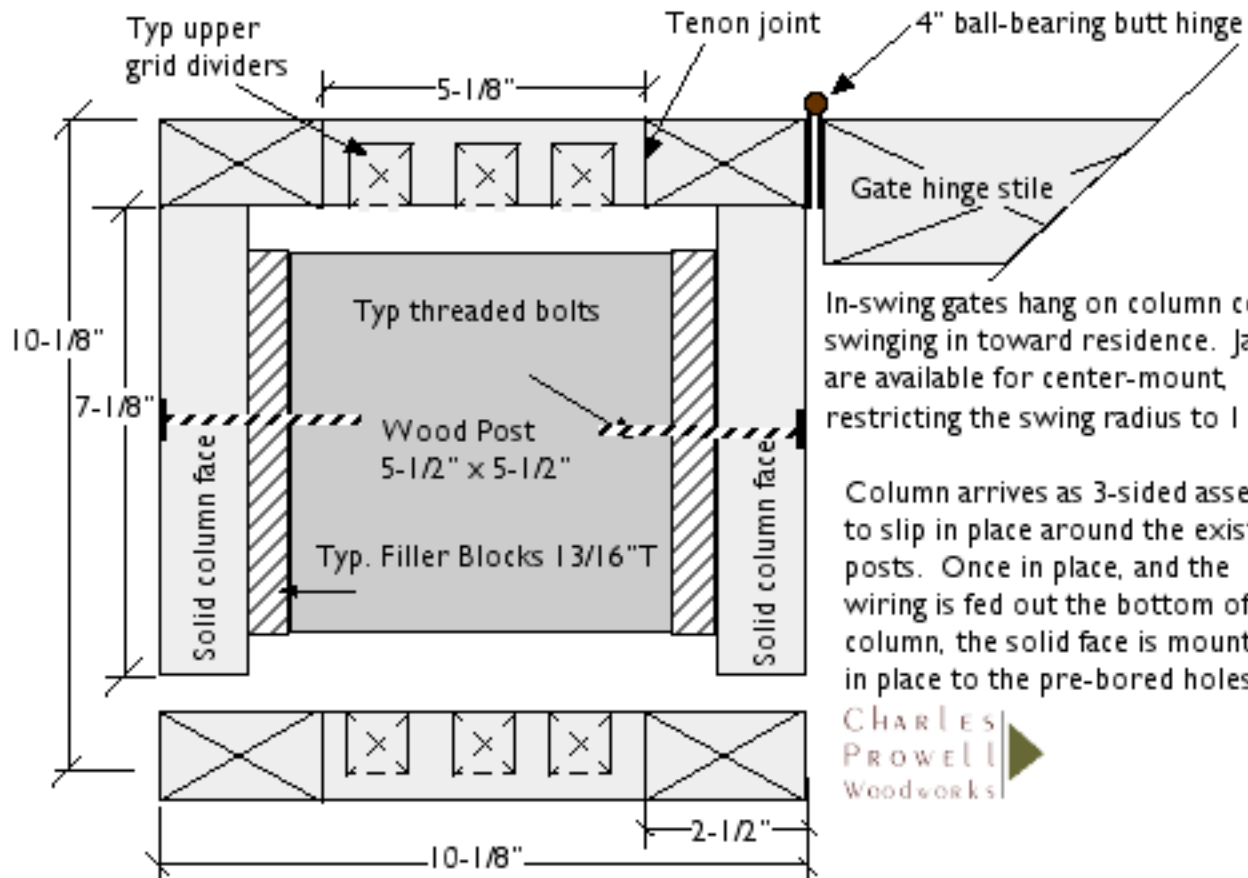

**Page #1**

**CPW Columns-----Mounting Wood Gates--Wood Posts**

In-swing gates hang on column corner, swinging in toward residence. Jamb are available for center-mount, restricting the swing radius to 110°

Column arrives as 3-sided assemblies to slip in place around the existing posts. Once in place, and the wiring is fed out the bottom of the column, the solid face is mounted in place to the pre-bored holes and

Front Grid Face to be assembled on site with pre-bored holes and plugs.

**PLAN VIEW**  
*Approaching the property from the Street,  
Gates opening in toward the residence*