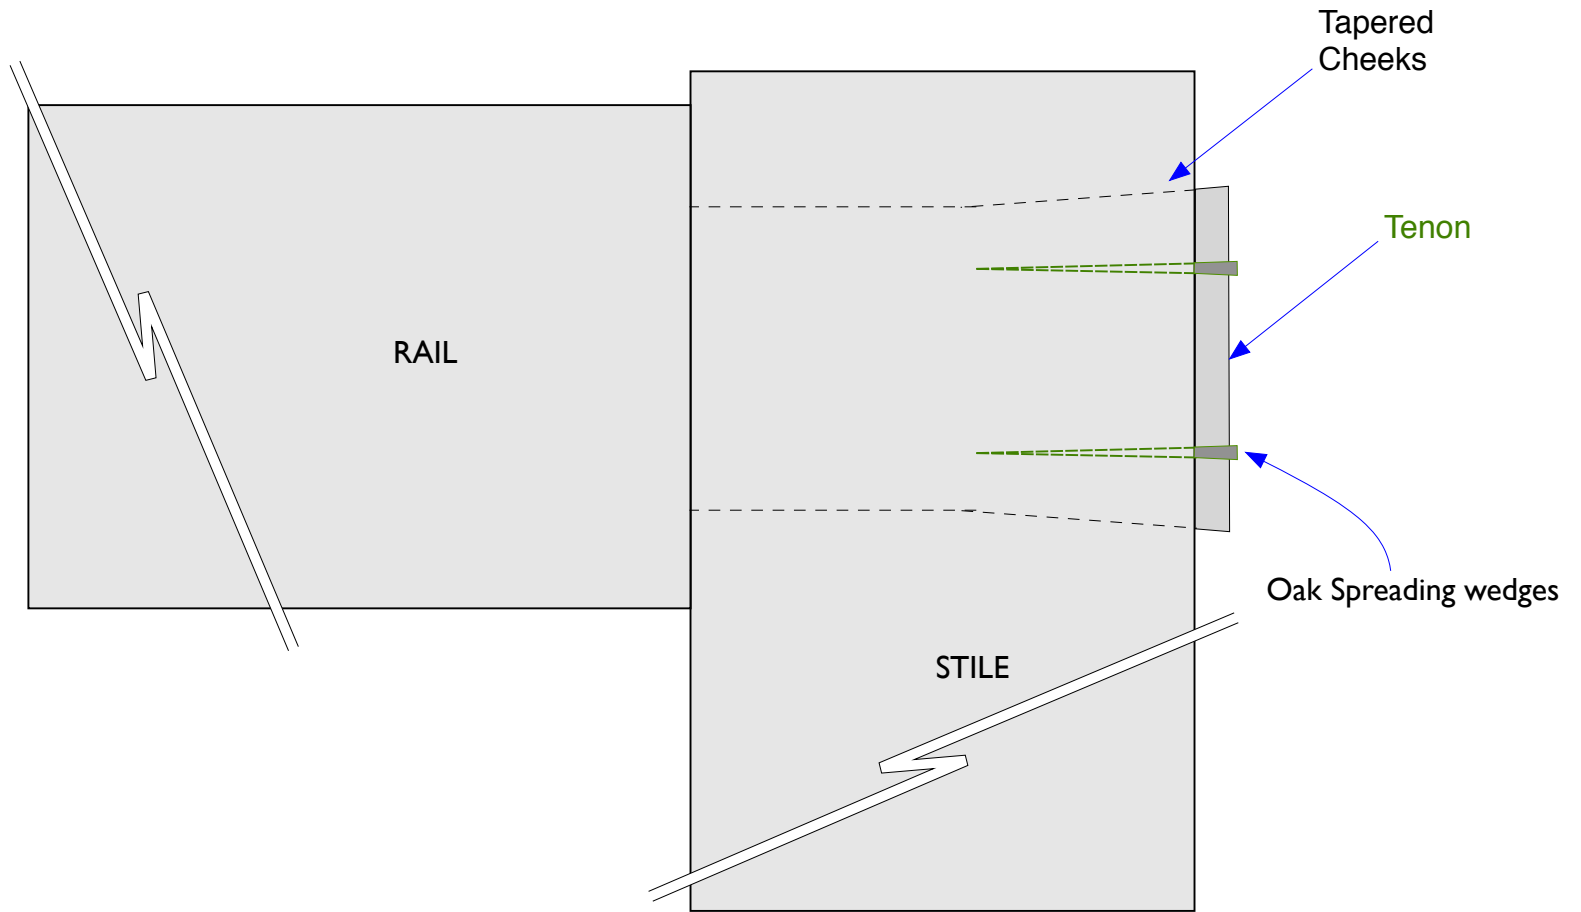

Joint #14
Integral Tenon w/Expanding Wedges and Tapered Cheeks

P_{ROWELL} W_{OODWORKS}
800.466.1850

Page 2

FRONT FACE VIEW