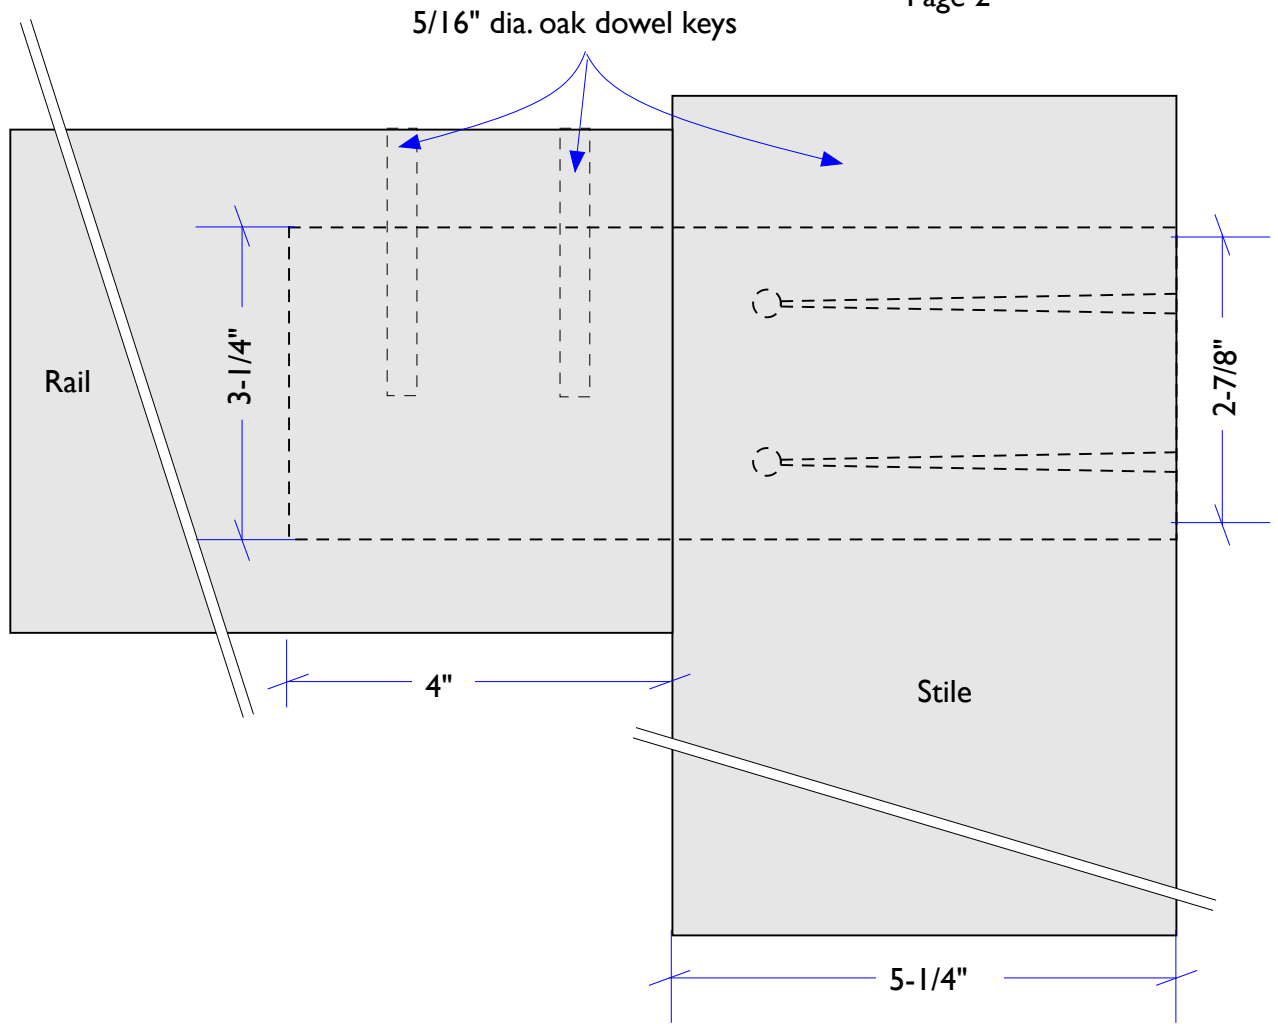

Joinery #9  
Full Through Wedged Mortise and Floating Tenon w/Dowel Locking Keys

PROWELL WOODWORKS  
800.466.1850

Page 1

Joinery #9

Full Through Wedged Mortise and Floating Tenon w/Dowell Locking Keys

PROWELL WOODWORKS  
800.466.1850

Page 2

END VIEW STILE

FRONT FACE VIEW