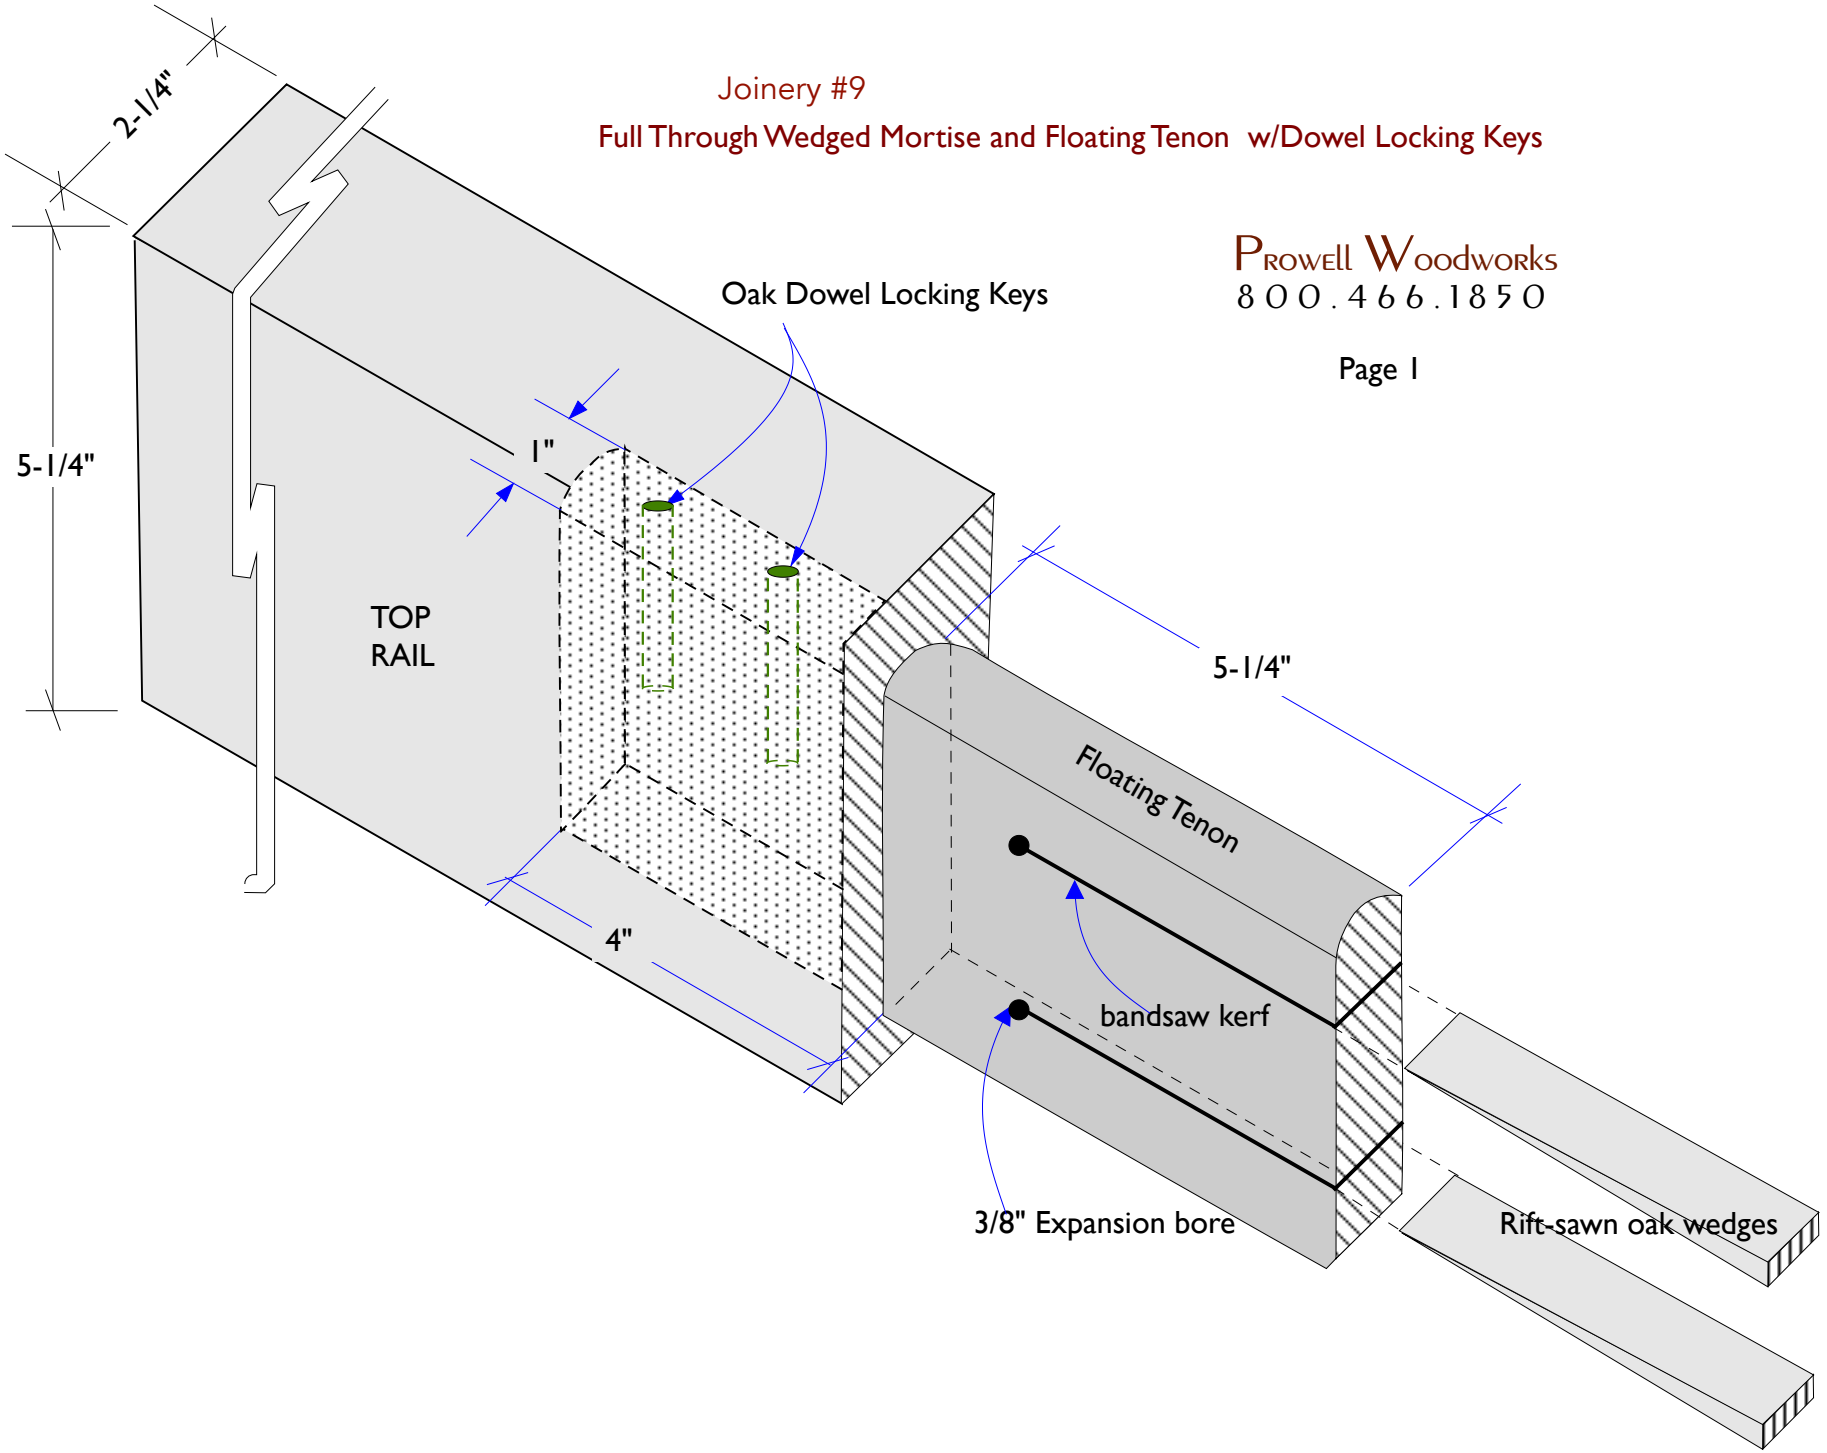

Joinery #9  
Full Through Wedged Mortise and Floating Tenon w/Dowel Locking Keys

PROWELL WOODWORKS  
800.466.1850

Page 1

Joinery #9

Full Through Wedged Mortise and Floating Tenon w/Dowell Locking Keys

PROWELL WOODWORKS  
800.466.1850

Page 2

END VIEW STILE

FRONT FACE VIEW