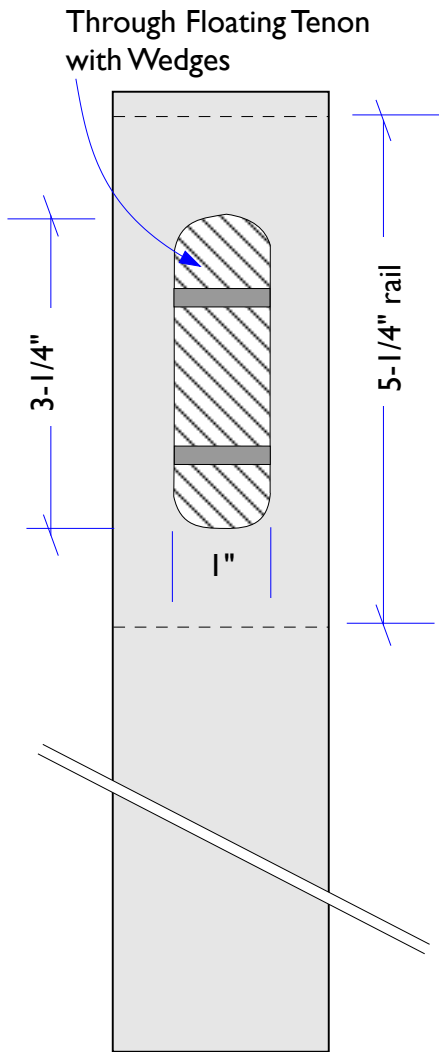

Joinery #9  
Full Through Wedged Mortise and Floating Tenon w/Dowel Locking Keys

PROWELL WOODWORKS  
800.466.1850

Page 1

Joinery #9

Full Through Wedged Mortise and Floating Tenon w/Dowell Locking Keys

PROWELL WOODWORKS  
800.466.1850

Page 2

END VIEW STILE

FRONT FACE VIEW