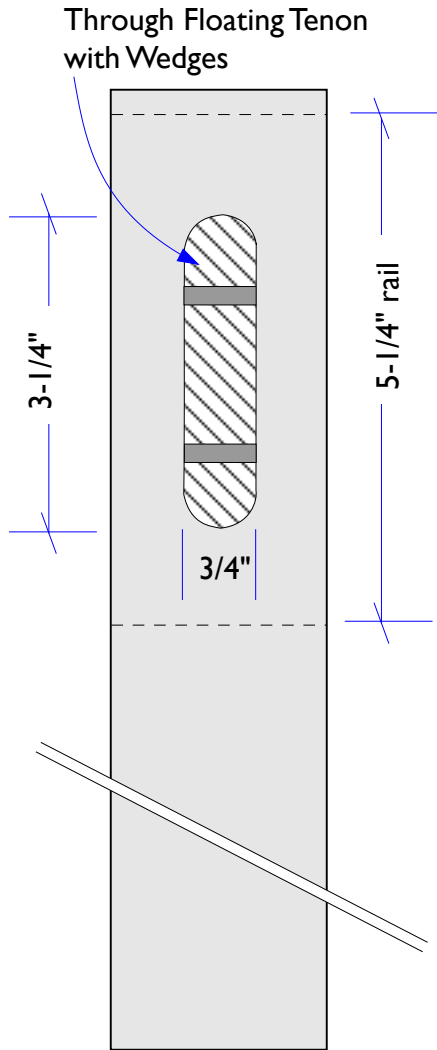

Joinery #9-1

Full Through Wedged Mortise and Floating Tenon w/Double Locking Wedged Keys

PROWELL WOODWORKS
800.466.1850

Page 1

Joinery #9-1

Full Through Wedged Mortise and Floating Tenon w/Double Locking Wedged Keys
PROWELL WOODWORKS
800.466.1850

END VIEW STILE

FRONT FACE VIEW