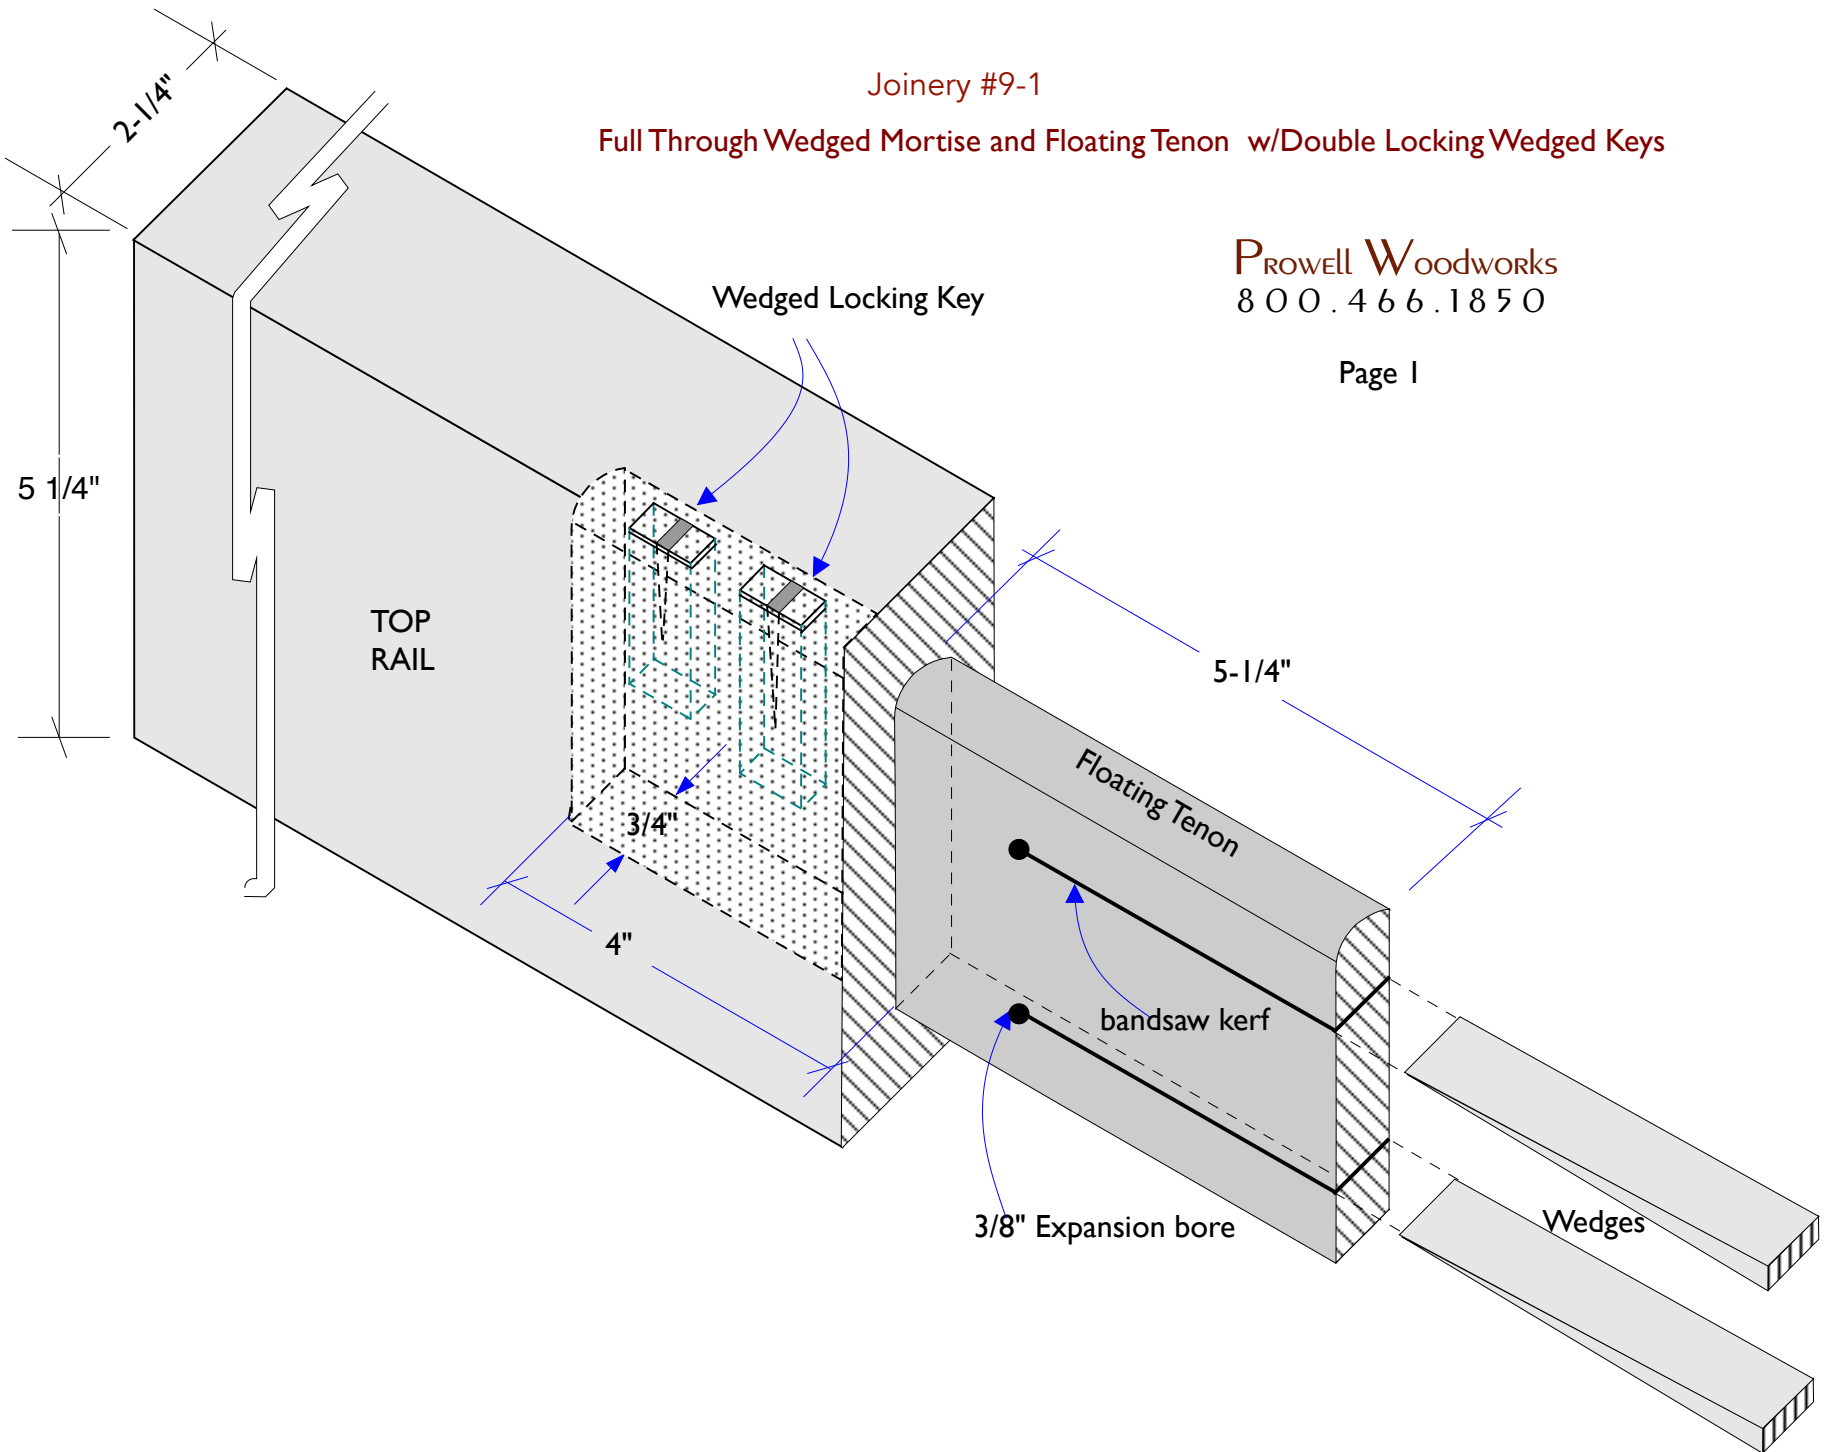

Joinery #9-1

Full Through Wedged Mortise and Floating Tenon w/Double Locking Wedged Keys

PROWELL WOODWORKS
800.466.1850

Page 1

Joinery #9-1

Full Through Wedged Mortise and Floating Tenon w/Double Locking Wedged Keys
PROWELL WOODWORKS
800.466.1850

END VIEW STILE

FRONT FACE VIEW