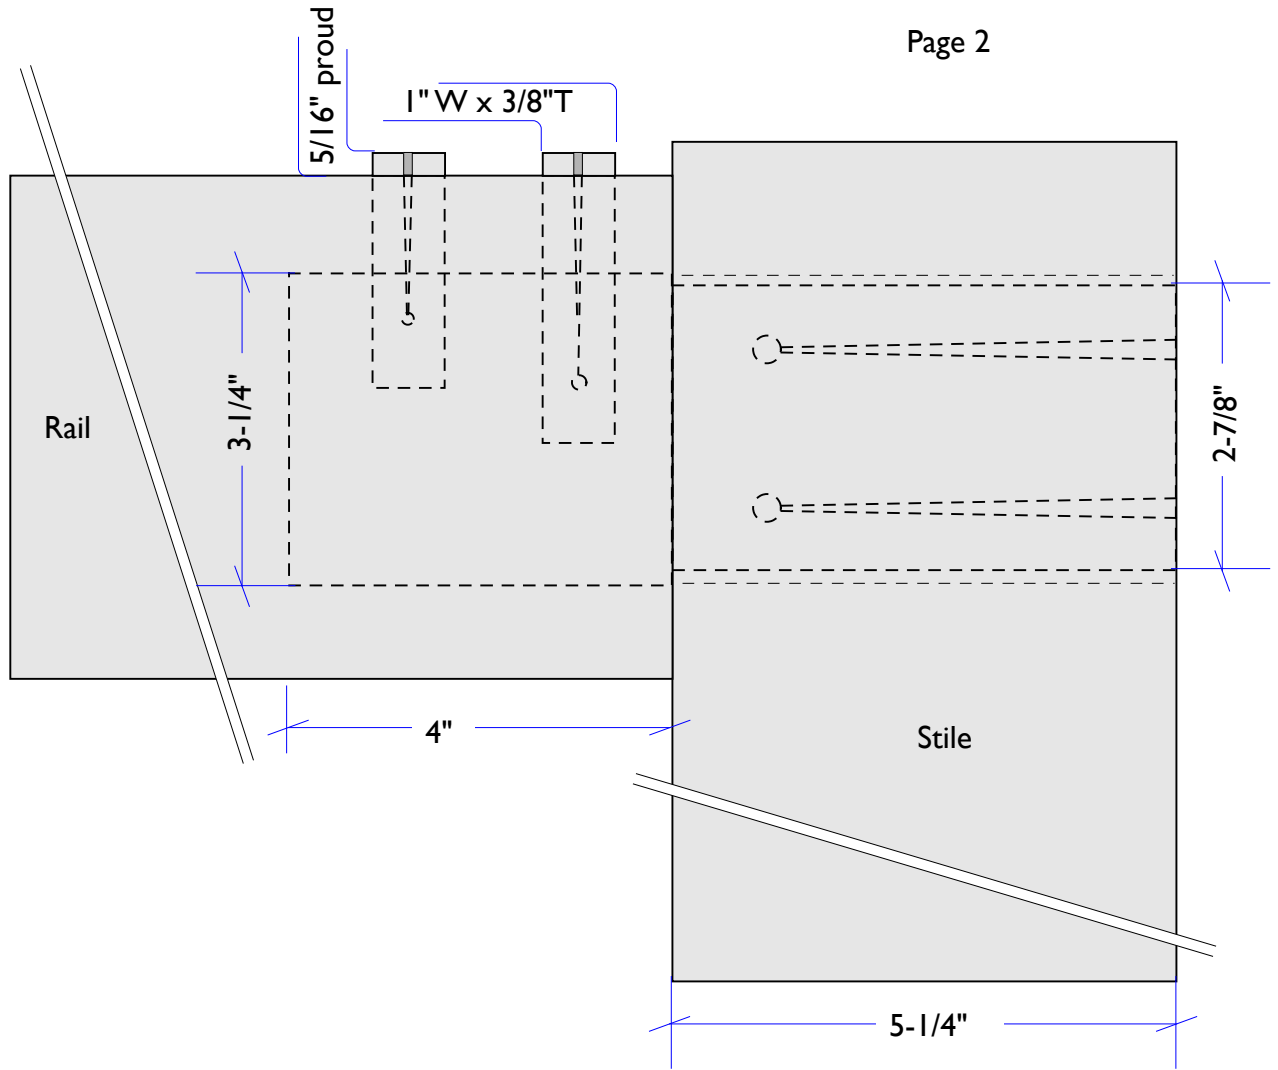

Joinery #9-1

Full Through Wedged Mortise and Floating Tenon w/Double Locking Wedged Keys

PROWELL WOODWORKS
800.466.1850

Page 1

Joinery #9-1

Full Through Wedged Mortise and Floating Tenon w/Double Locking Wedged Keys
PROWELL WOODWORKS
800.466.1850

END VIEW STILE

FRONT FACE VIEW